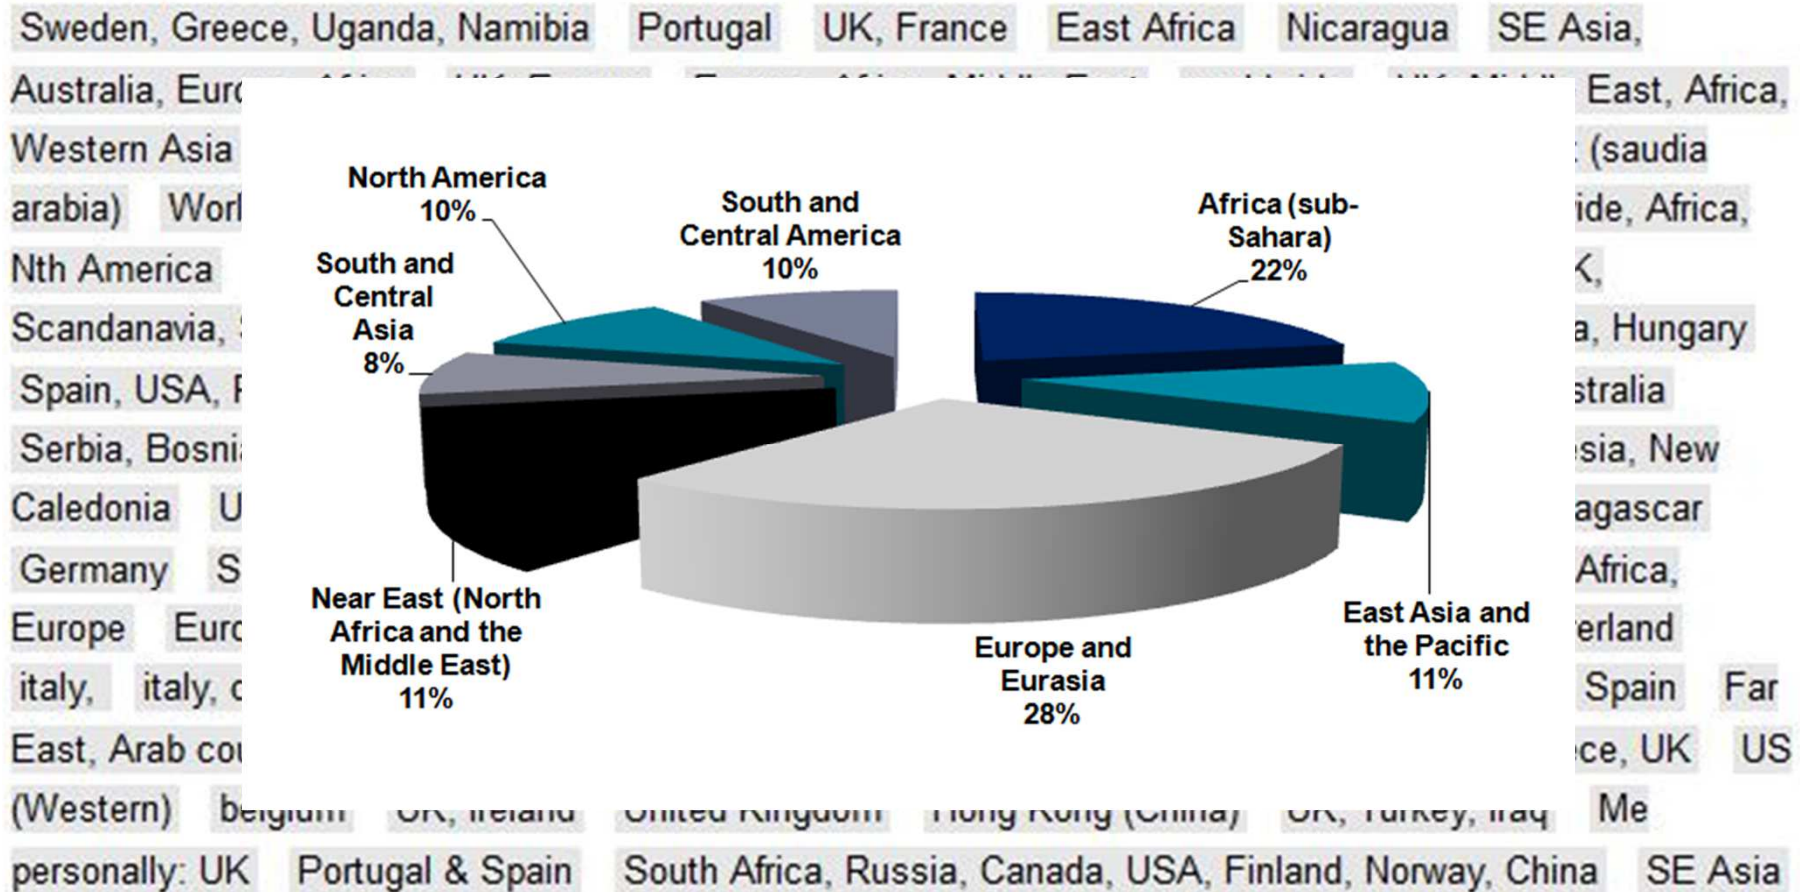

1025  
105

scope

answers

conclusions

105

12- What is your current age?

Less than 29	2	2%
30 to 39	22	21%
40 to 49	25	24%
50 to 59	28	27%
60 or older	26	25%

scope

answers

conclusions

**10- To better know you, please detail in which thematic area(s) you work:**

Academia and research	27	14%
Education	10	5%
Engineering	45	23%
Environment agencies	4	2%
Environment consultancy	24	12%
Geological survey	24	12%
Heritage	1	1%
Mining	37	19%
Planning	5	3%
Other	16	8%

### 11- Please specify the countries where you normally work

scope

answers

conclusions

scope

answers

conclusions