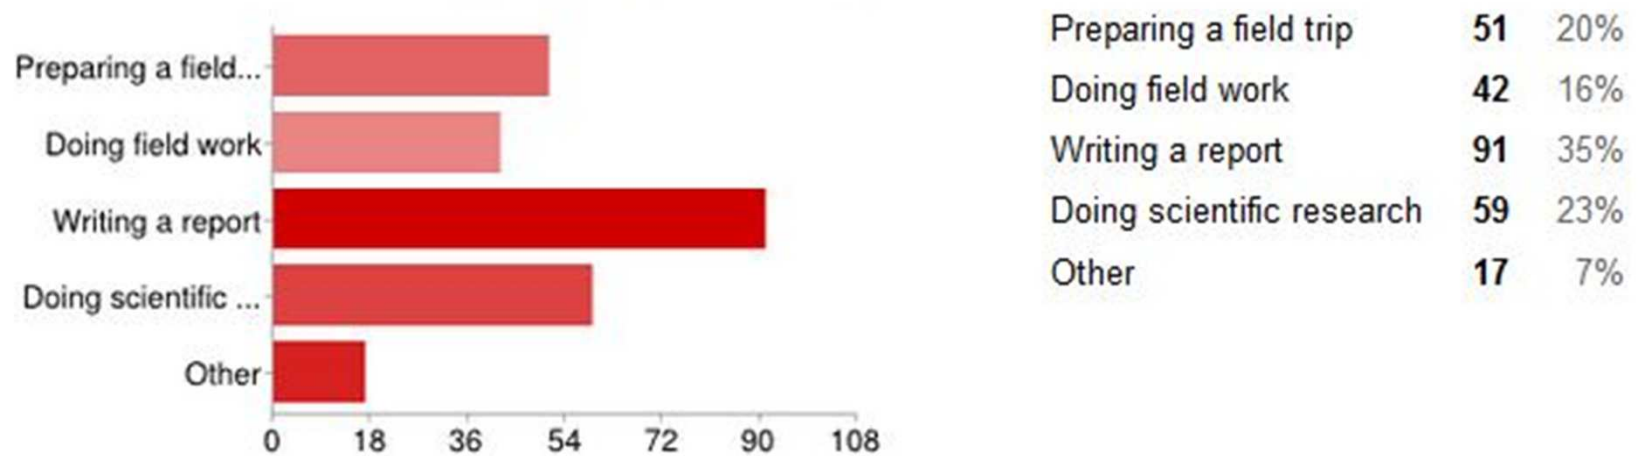

3- You normally look for geological data when you are: