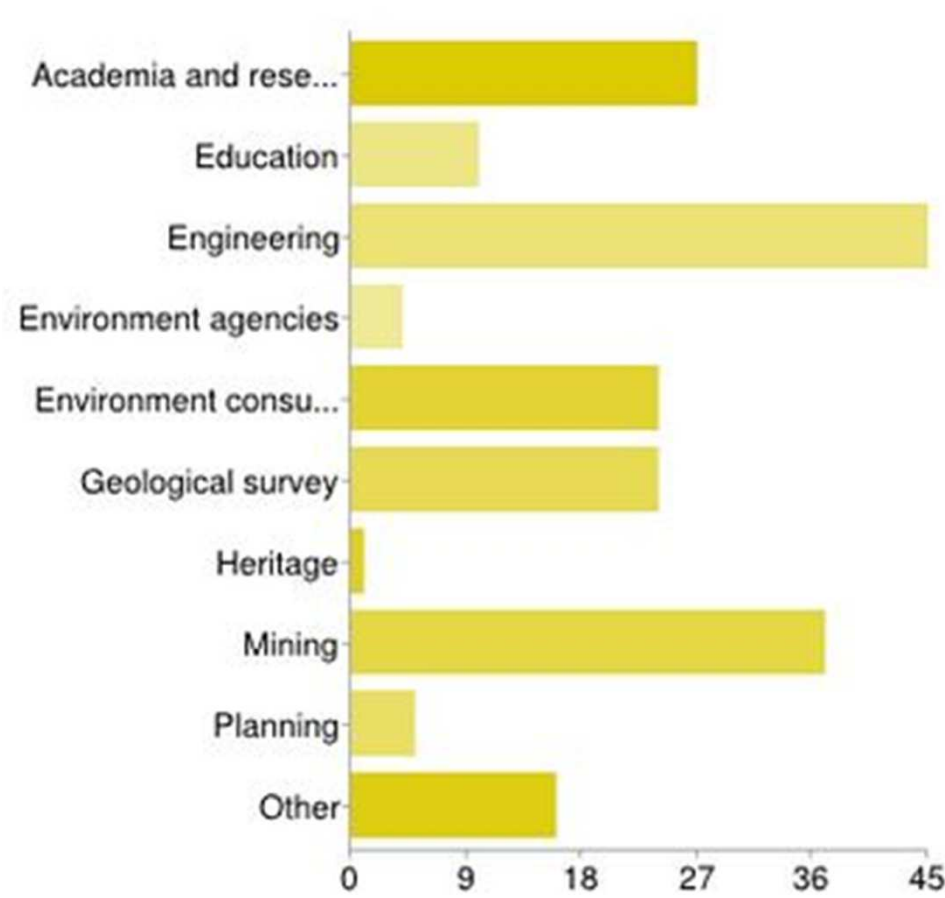

2500

scope

answers

conclusions

2500

scope

answers

conclusions

1025  
105

scope

answers

conclusions

105

12- What is your current age?

Less than 29	2	2%
30 to 39	22	21%
40 to 49	25	24%
50 to 59	28	27%
60 or older	26	25%

scope

answers

conclusions

**10- To better know you, please detail in which thematic area(s) you work:**

Academia and research	27	14%
Education	10	5%
Engineering	45	23%
Environment agencies	4	2%
Environment consultancy	24	12%
Geological survey	24	12%
Heritage	1	1%
Mining	37	19%
Planning	5	3%
Other	16	8%