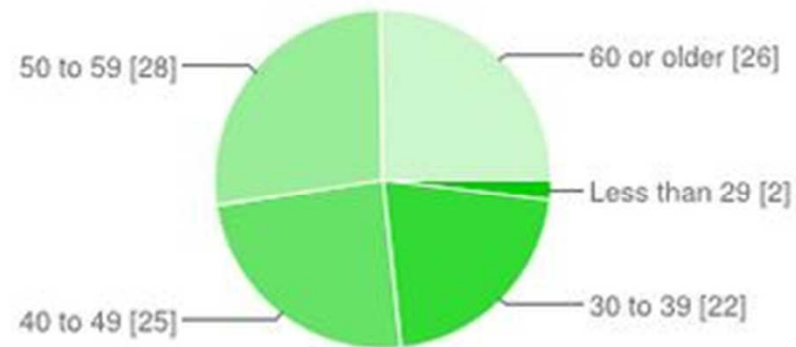

1025  
105

scope

answers

conclusions

105

12- What is your current age?

Less than 29	2	2%
30 to 39	22	21%
40 to 49	25	24%
50 to 59	28	27%
60 or older	26	25%

scope