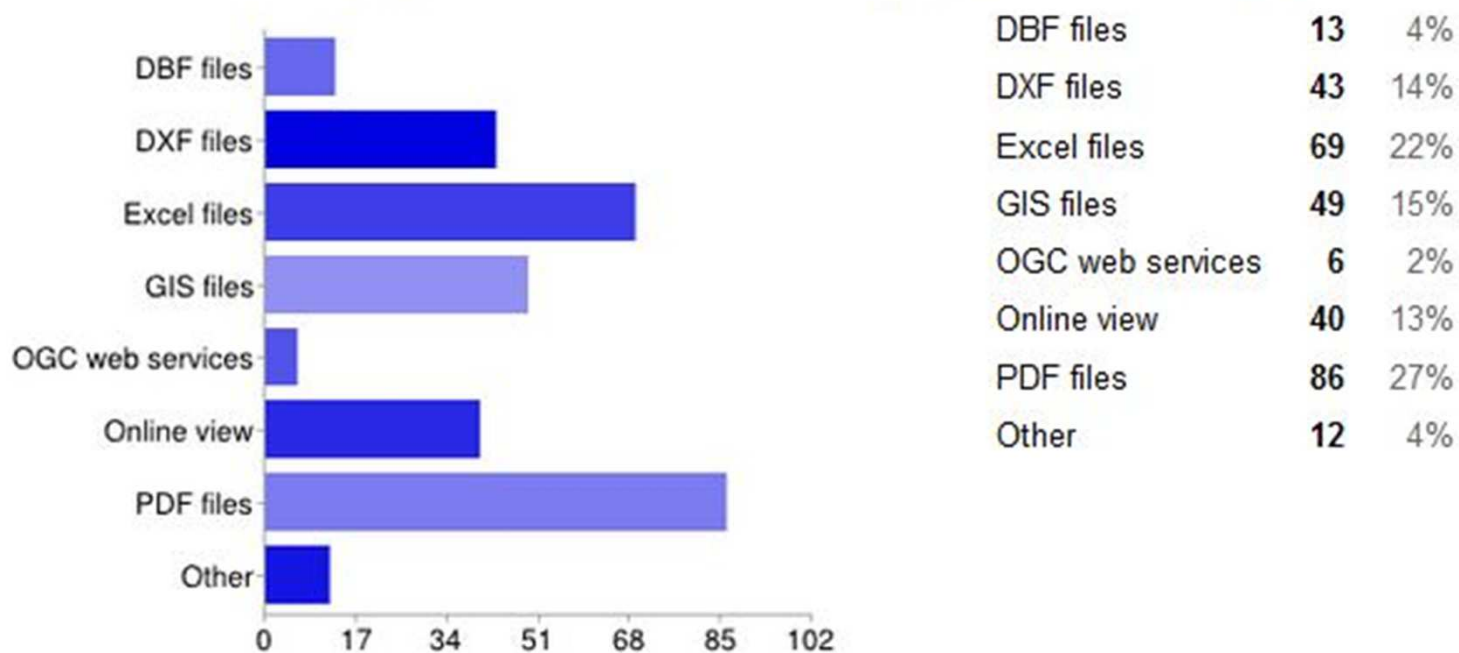

### 3- You normally look for geological data when you are:

scope

answers

conclusions

#### 4- Please specify which types of geological data you normally look for:

scope

answers

conclusions

**7- Given the menu of possible data formats below, please choose the top three that you prefer,**

scope