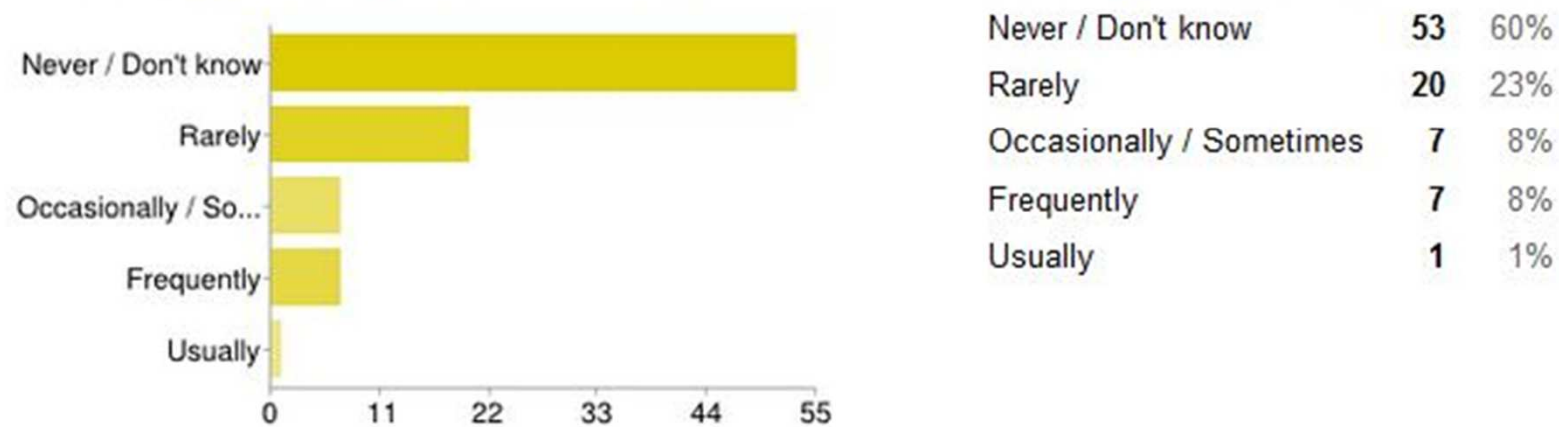

OneGeology-Europe [8- Please specify, from the list below, the portals you know / use.]